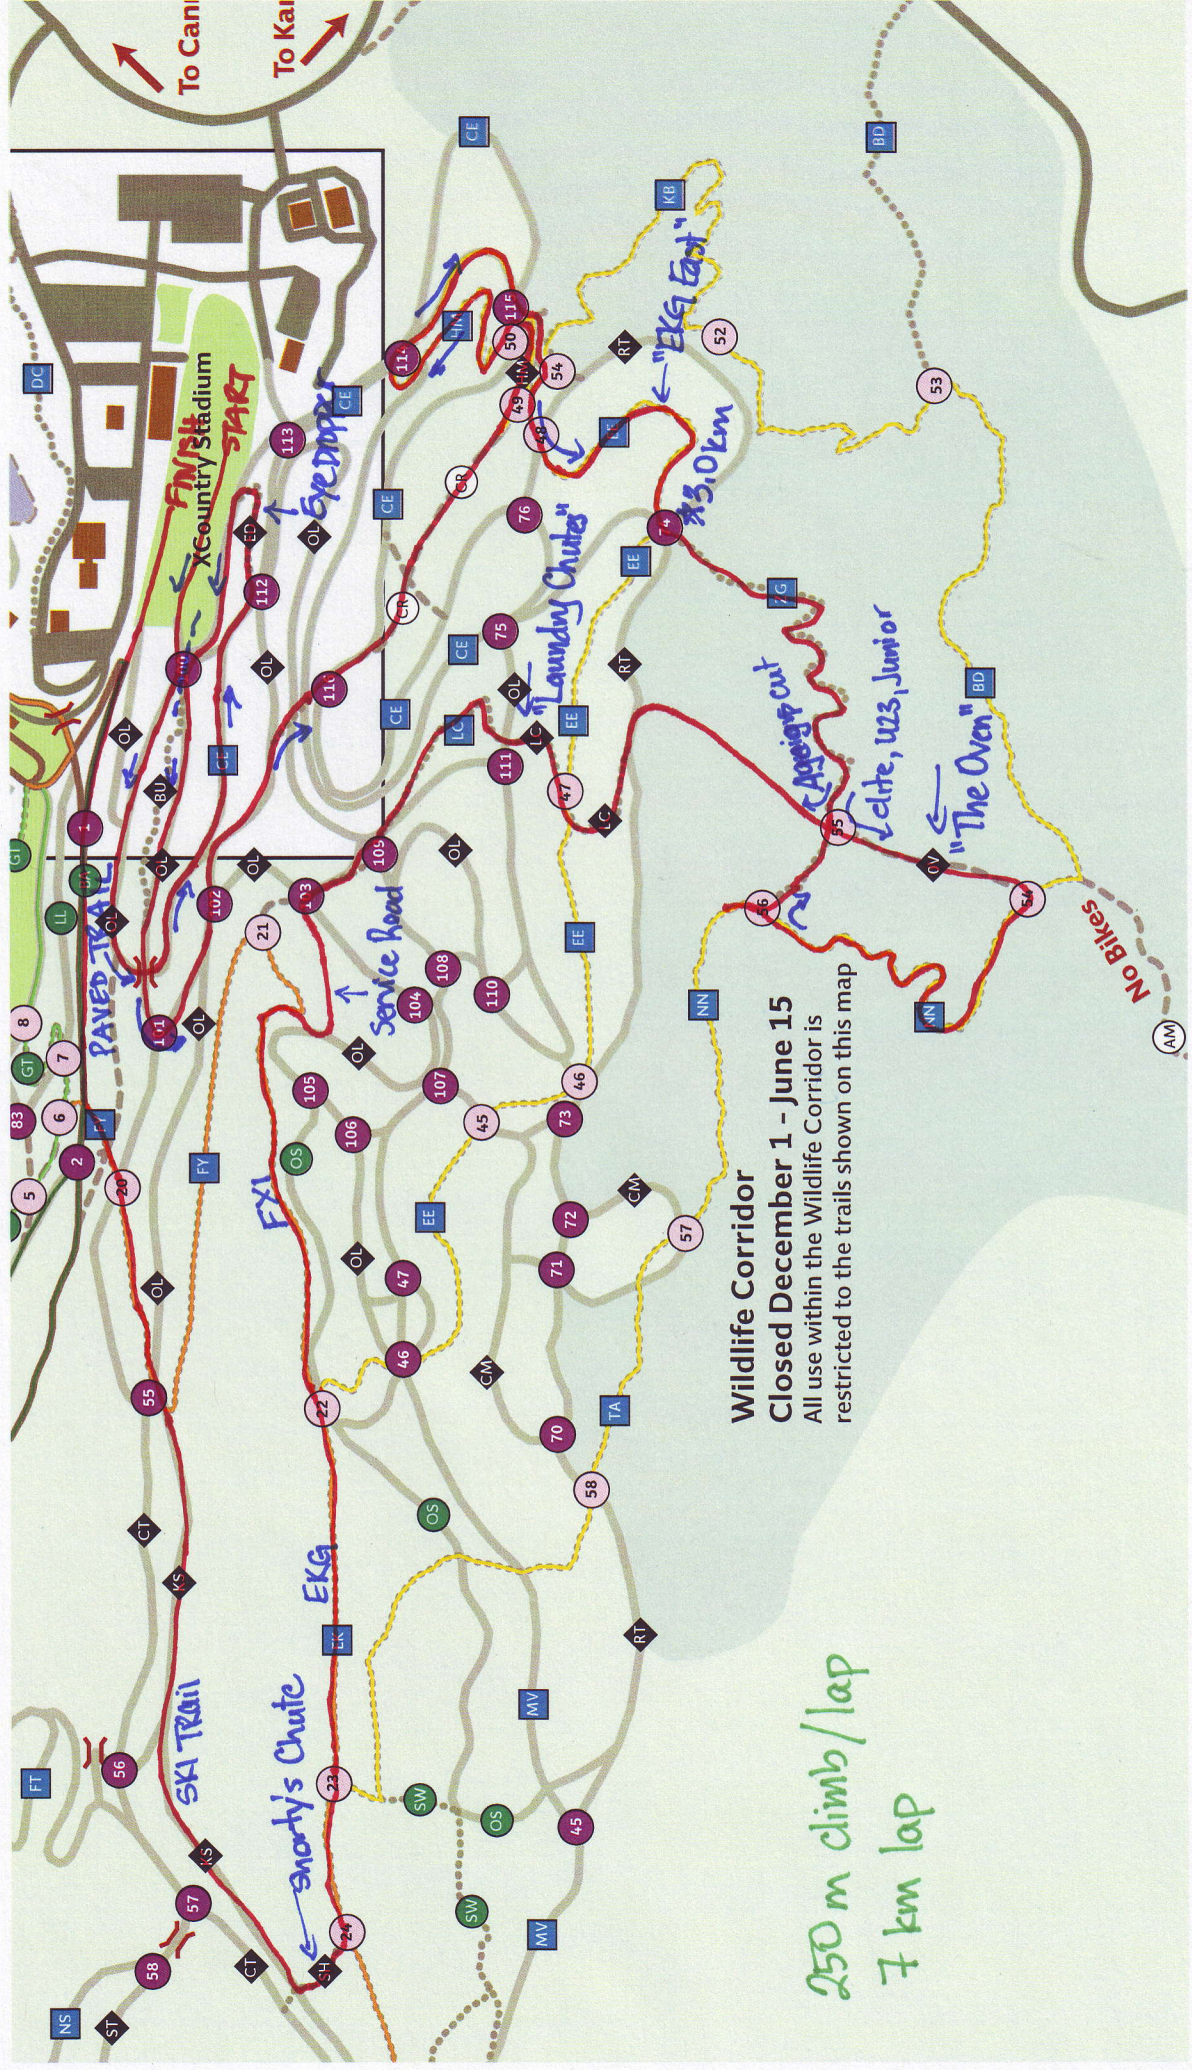

2010 National Mountain Bike Championship

July 17, 18, 2010

Wildlife Corridor
Closed December 1 - June 15
 All use within the Wildlife Corridor is restricted to the trails shown on this map

250 m climb/lap
 7 km lap